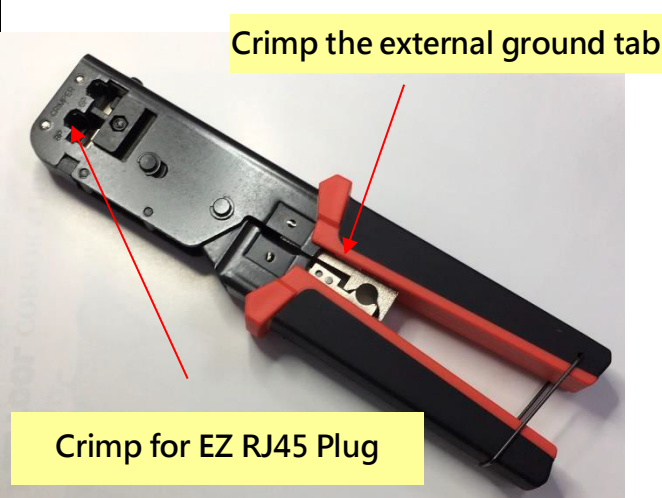

ITEM NO. EZ108-TL7S FULL SHIELDED EZ PLUG CRIMPING TOOL

Length: 200 mm
Width: 60 mm
Thickness: 25 mm
Weight: 385 g

Body: Carbon steel
Crimper: Medium carbon steel
Grip: PP / TPR

EZ Shielded RJ45 Plug

Shielded RJ45 Plug

Unshielded RJ45 Plug

Specifications

1. Crimp for RJ12/RJ11 plug and both of EZ & normal shielded RJ45 plug.
2. Crimp the external ground tab on shielded RJ45 plug.
3. Crimping depth matches US FCC standard.

**CABLE HOLDER CRIMPING FUNCTION
FOR
CAT.6A / CAT.7 & CAT.8
8P8C SHIELDED PLUG
& EZ OPEN TYPE SHIELDED PLUG
(WITH CABLE HOLDER)**