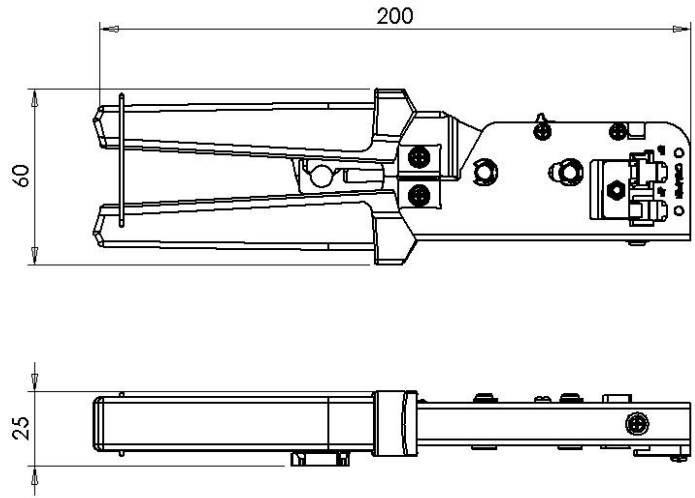

ITEM NO. EZ108-TL7S FULL SHIELDED EZ PLUG CRIMPING TOOL

Length: 200 mm
Width: 60 mm
Thickness: 25 mm
Weight: 385 g

Body: Carbon steel
Crimper: Medium carbon steel
Grip: PP / TPR

EZ Shielded RJ45 Plug

Shielded RJ45 Plug

Unshielded RJ45 Plug

Specifications

1. Crimp for RJ12/RJ11 plug and both of EZ & normal shielded RJ45 plug.
2. Crimp the external ground tab on shielded RJ45 plug.
3. Crimping depth matches US FCC standard.

**CABLE HOLDER CRIMPING FUNCTION
FOR
CAT.6A / CAT.7 & CAT.8
8P8C SHIELDED PLUG
& EZ OPEN TYPE SHIELDED PLUG
(WITH CABLE HOLDER)**